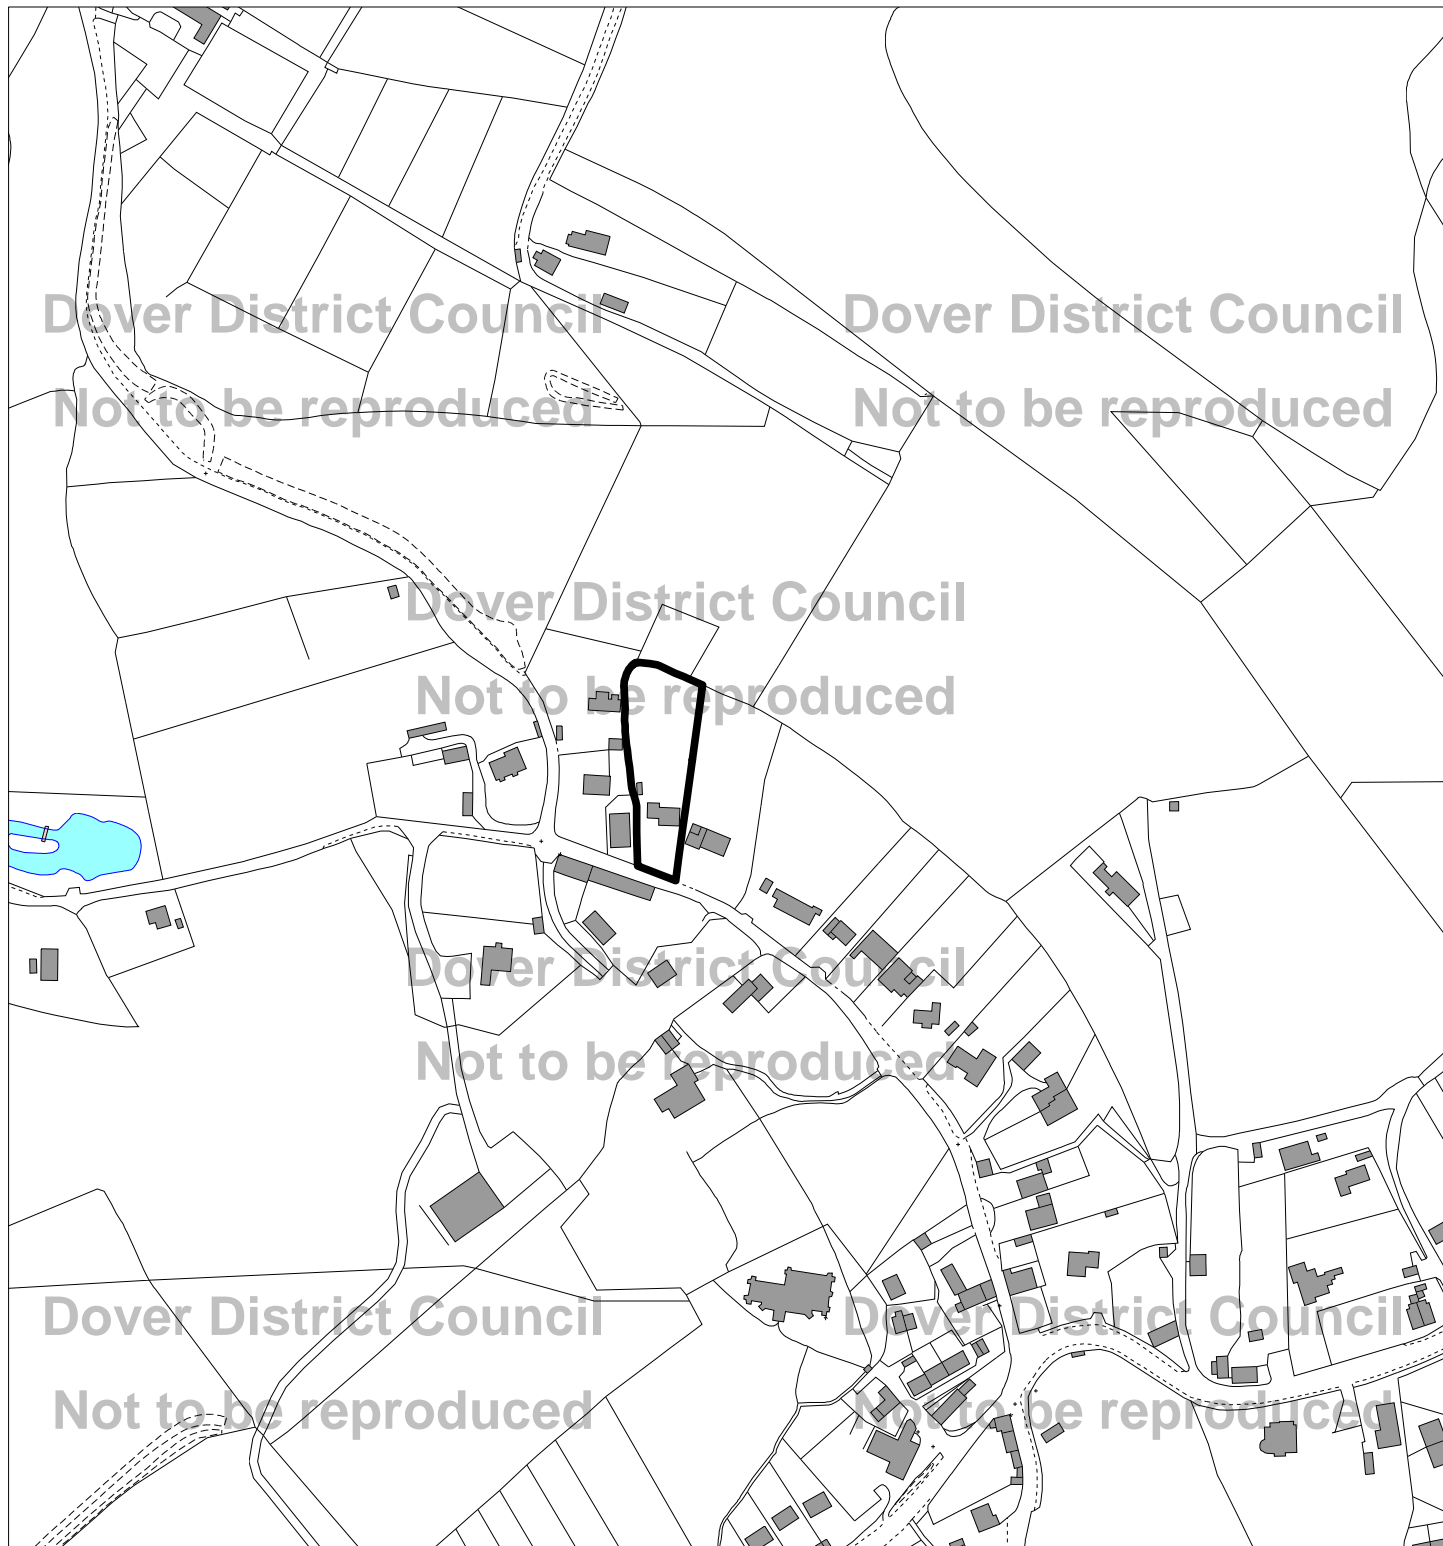

This plan has been produced for Planning Committee purposes only. No further copies may be made.

Not to scale

This map is reproduced from Ordnance Survey material with the permission of Ordnance Survey on behalf of the Controller of Her Majesty's Stationery Office © Crown copyright. Unauthorised reproduction infringes Crown copyright and may lead to prosecution or civil proceedings.

Dover District Council Licence Number 100019780
published 2016

Note: This plan is provided for purposes of site identification only.

Application: DOV/16/00339

Greenwood Slip

Slip Lane

Alkham

TR25494257